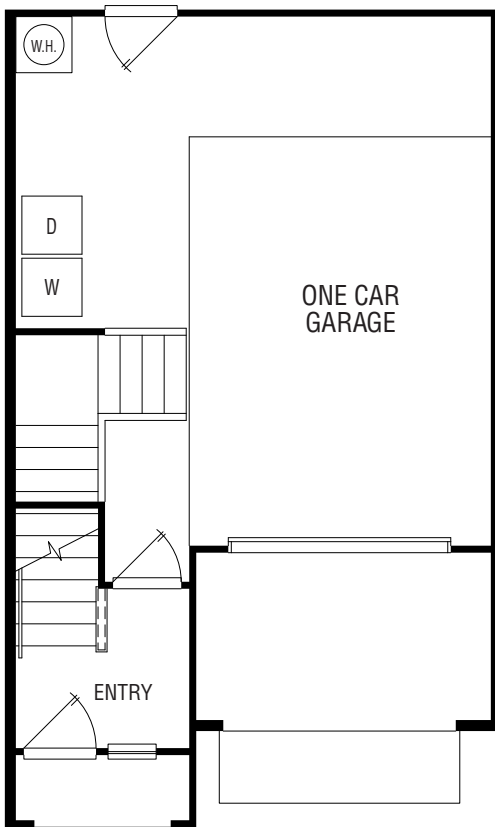

UNIT B2.1 1,263 S.F.  
TWO BEDROOM 2-1/2 BATH SCALE: 1/4" = 1' 0"

GROUND FLOOR

SECOND FLOOR

THIRD FLOOR