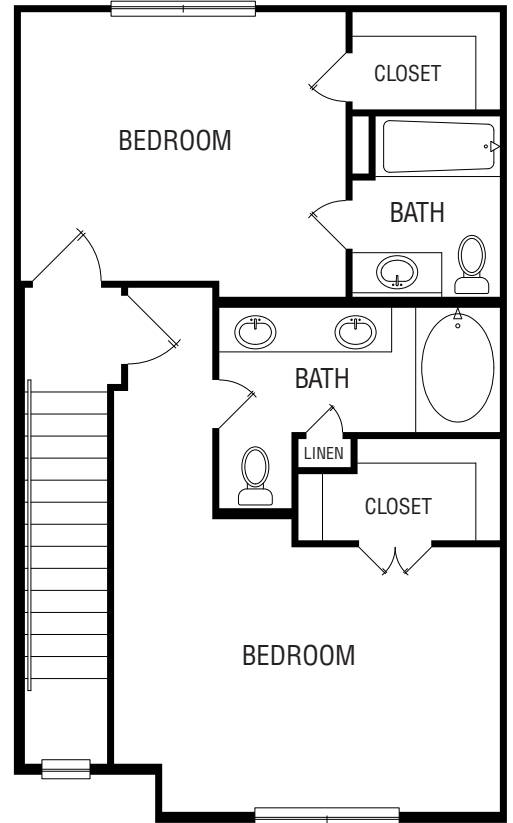

UNIT B2.1 1,263 S.F.  
TWO BEDROOM 2-1/2 BATH SCALE: 1/4" = 1' 0"

GROUND FLOOR

SECOND FLOOR

THIRD FLOOR