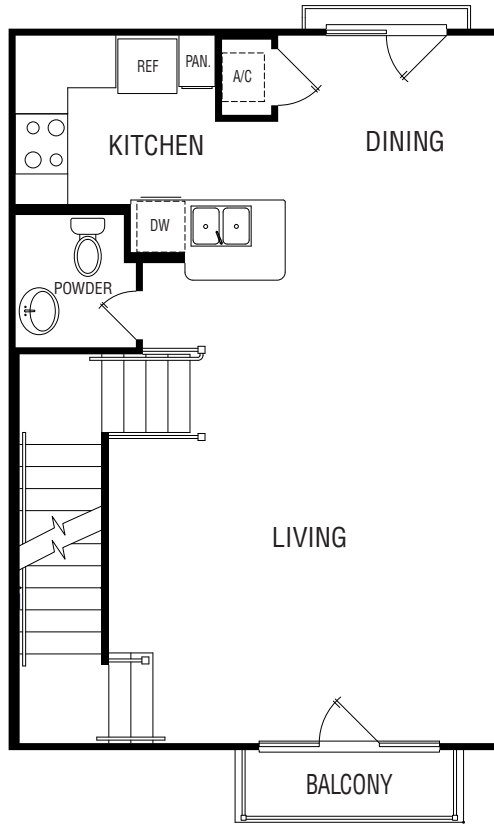

UNIT B2.1 1,263 S.F.  
TWO BEDROOM 2-1/2 BATH SCALE: 1/4" = 1' 0"

GROUND FLOOR

SECOND FLOOR

THIRD FLOOR